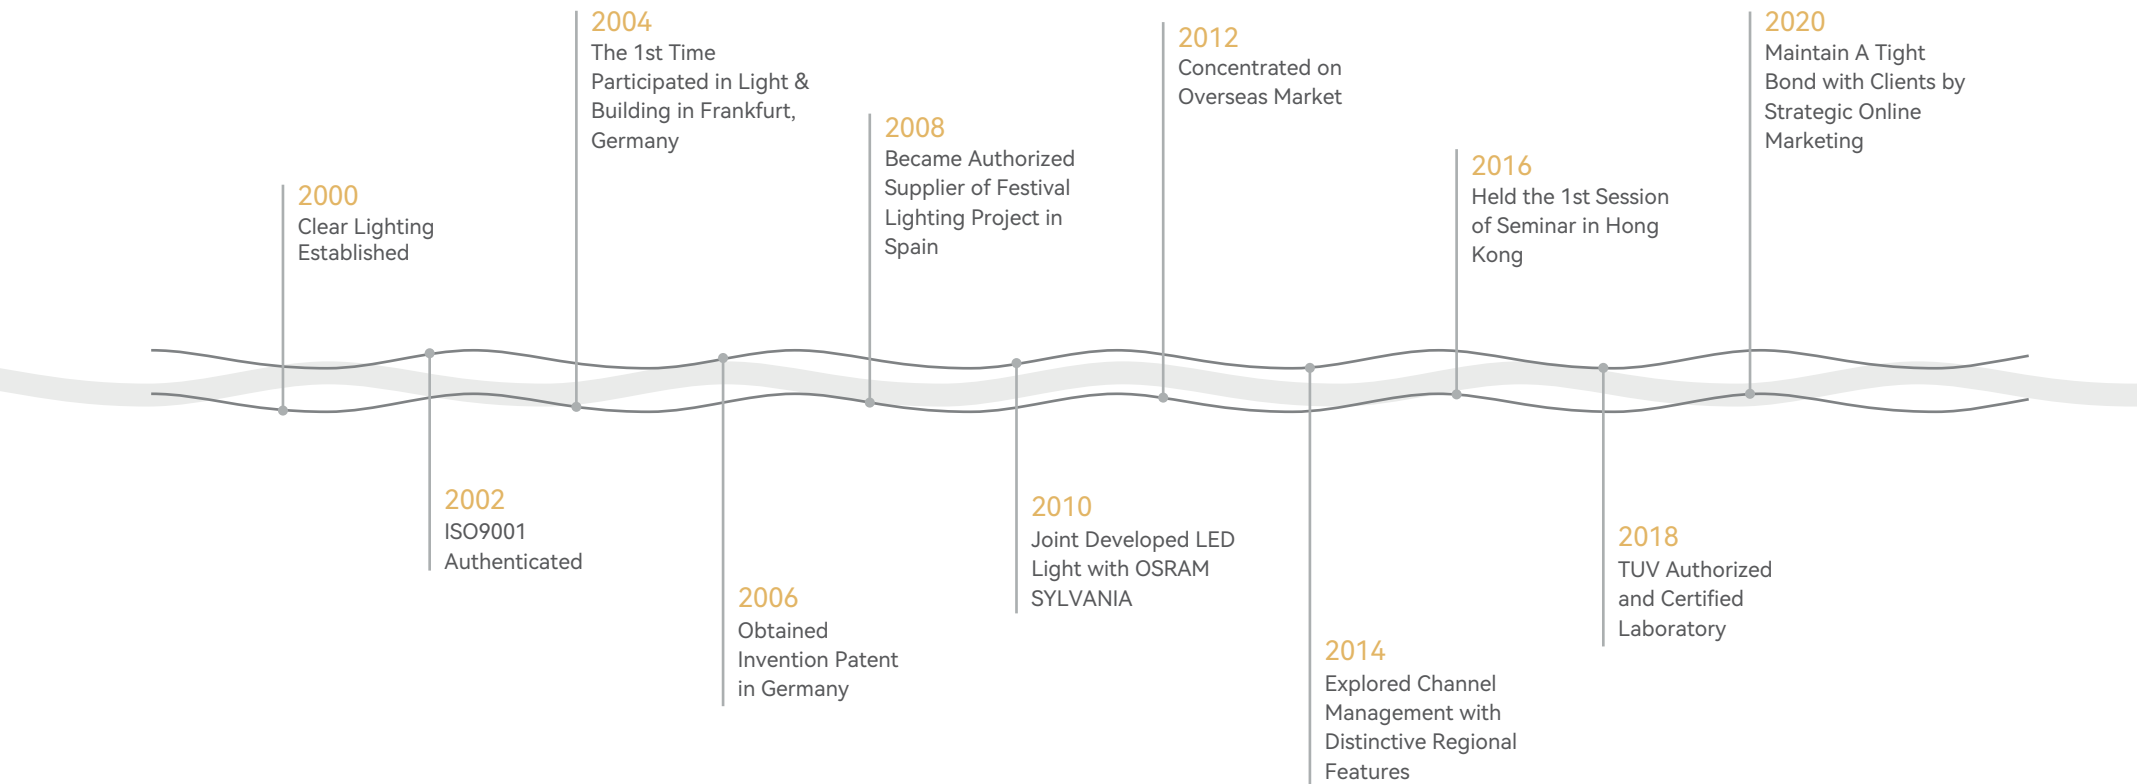

2011
FPCB LED Neon

2016
Smallest Size FPCB Neon

2017
FPCB LED Silicone Neon

Creative

Creative Spirit for Product Innovation

Over the last 21 years' evolving and embracing the idea that the development of a company is derived from its cultural value, CLEAR has cultivated a core value Hearts and Crafts, which inspires us to devote ourselves to innovation and serve customers wholeheartedly.