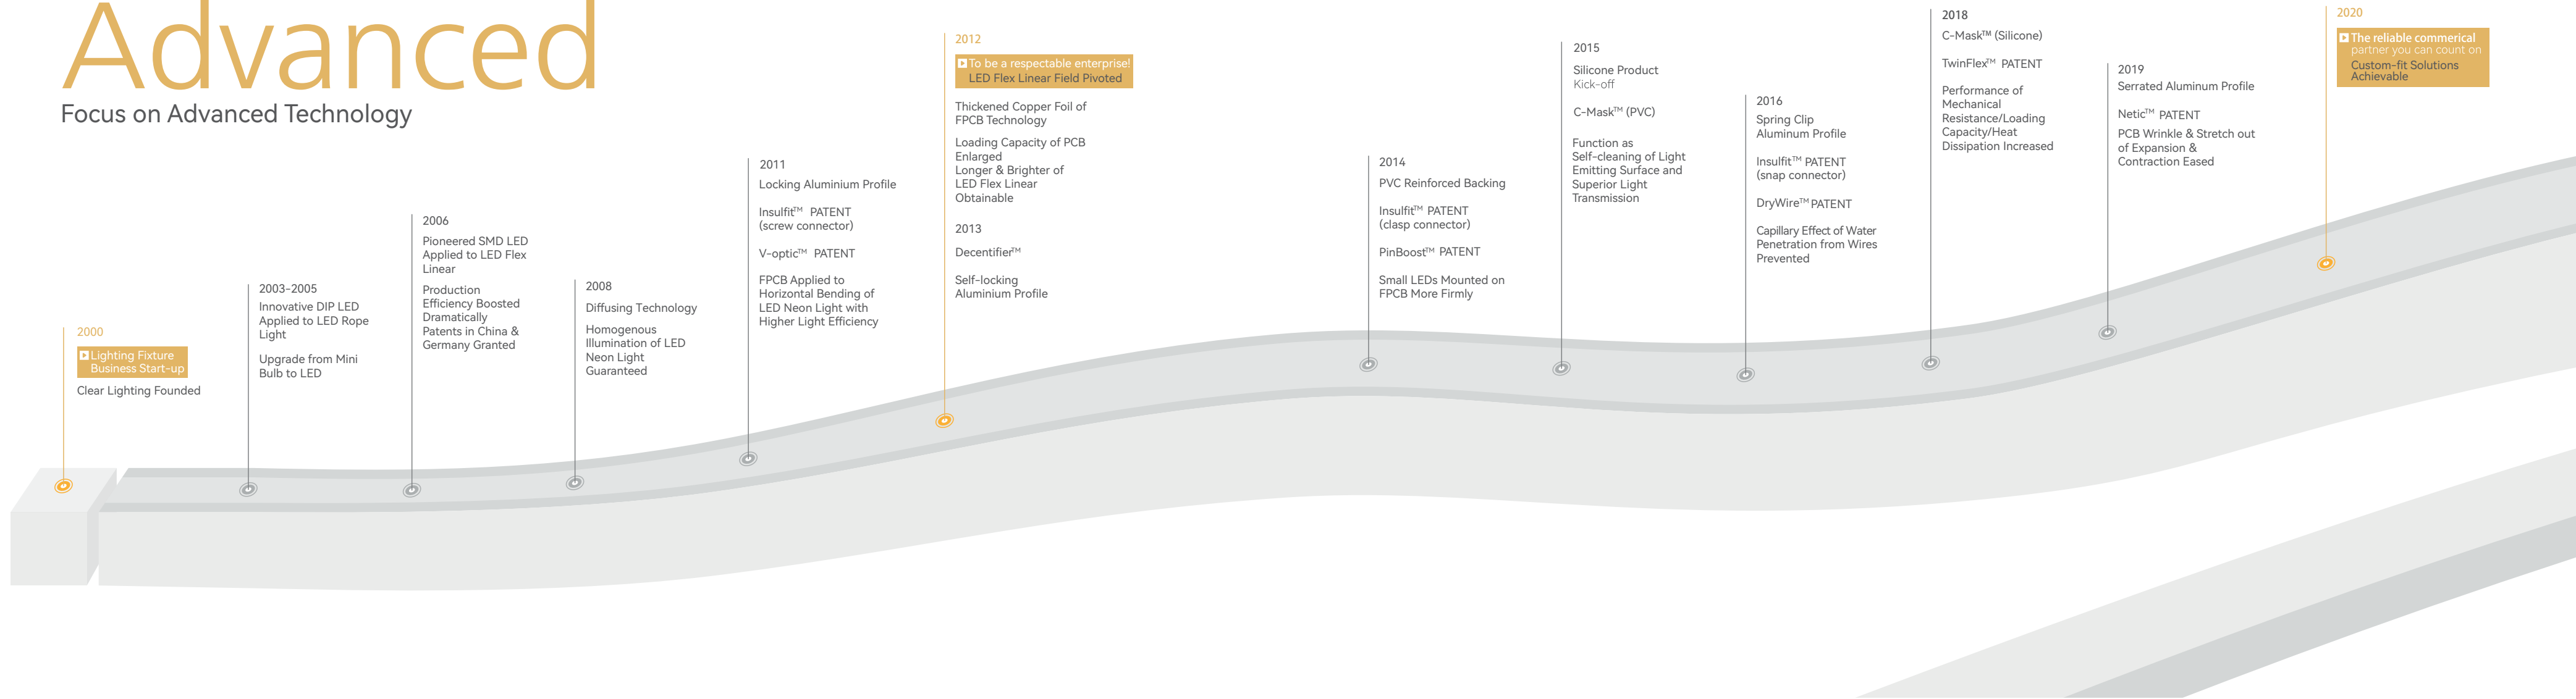

Advanced

Focus on Advanced Technology